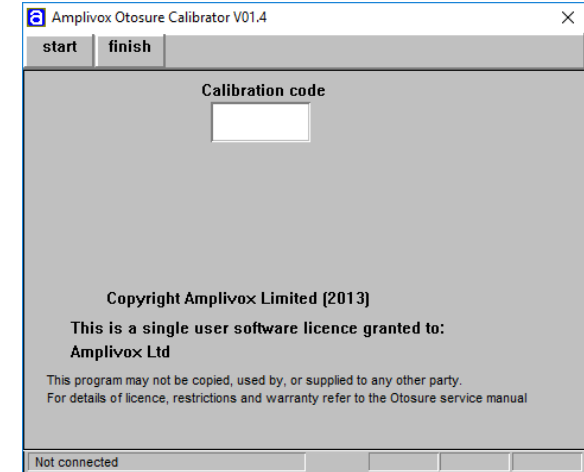

Calibrator Software for Otosure